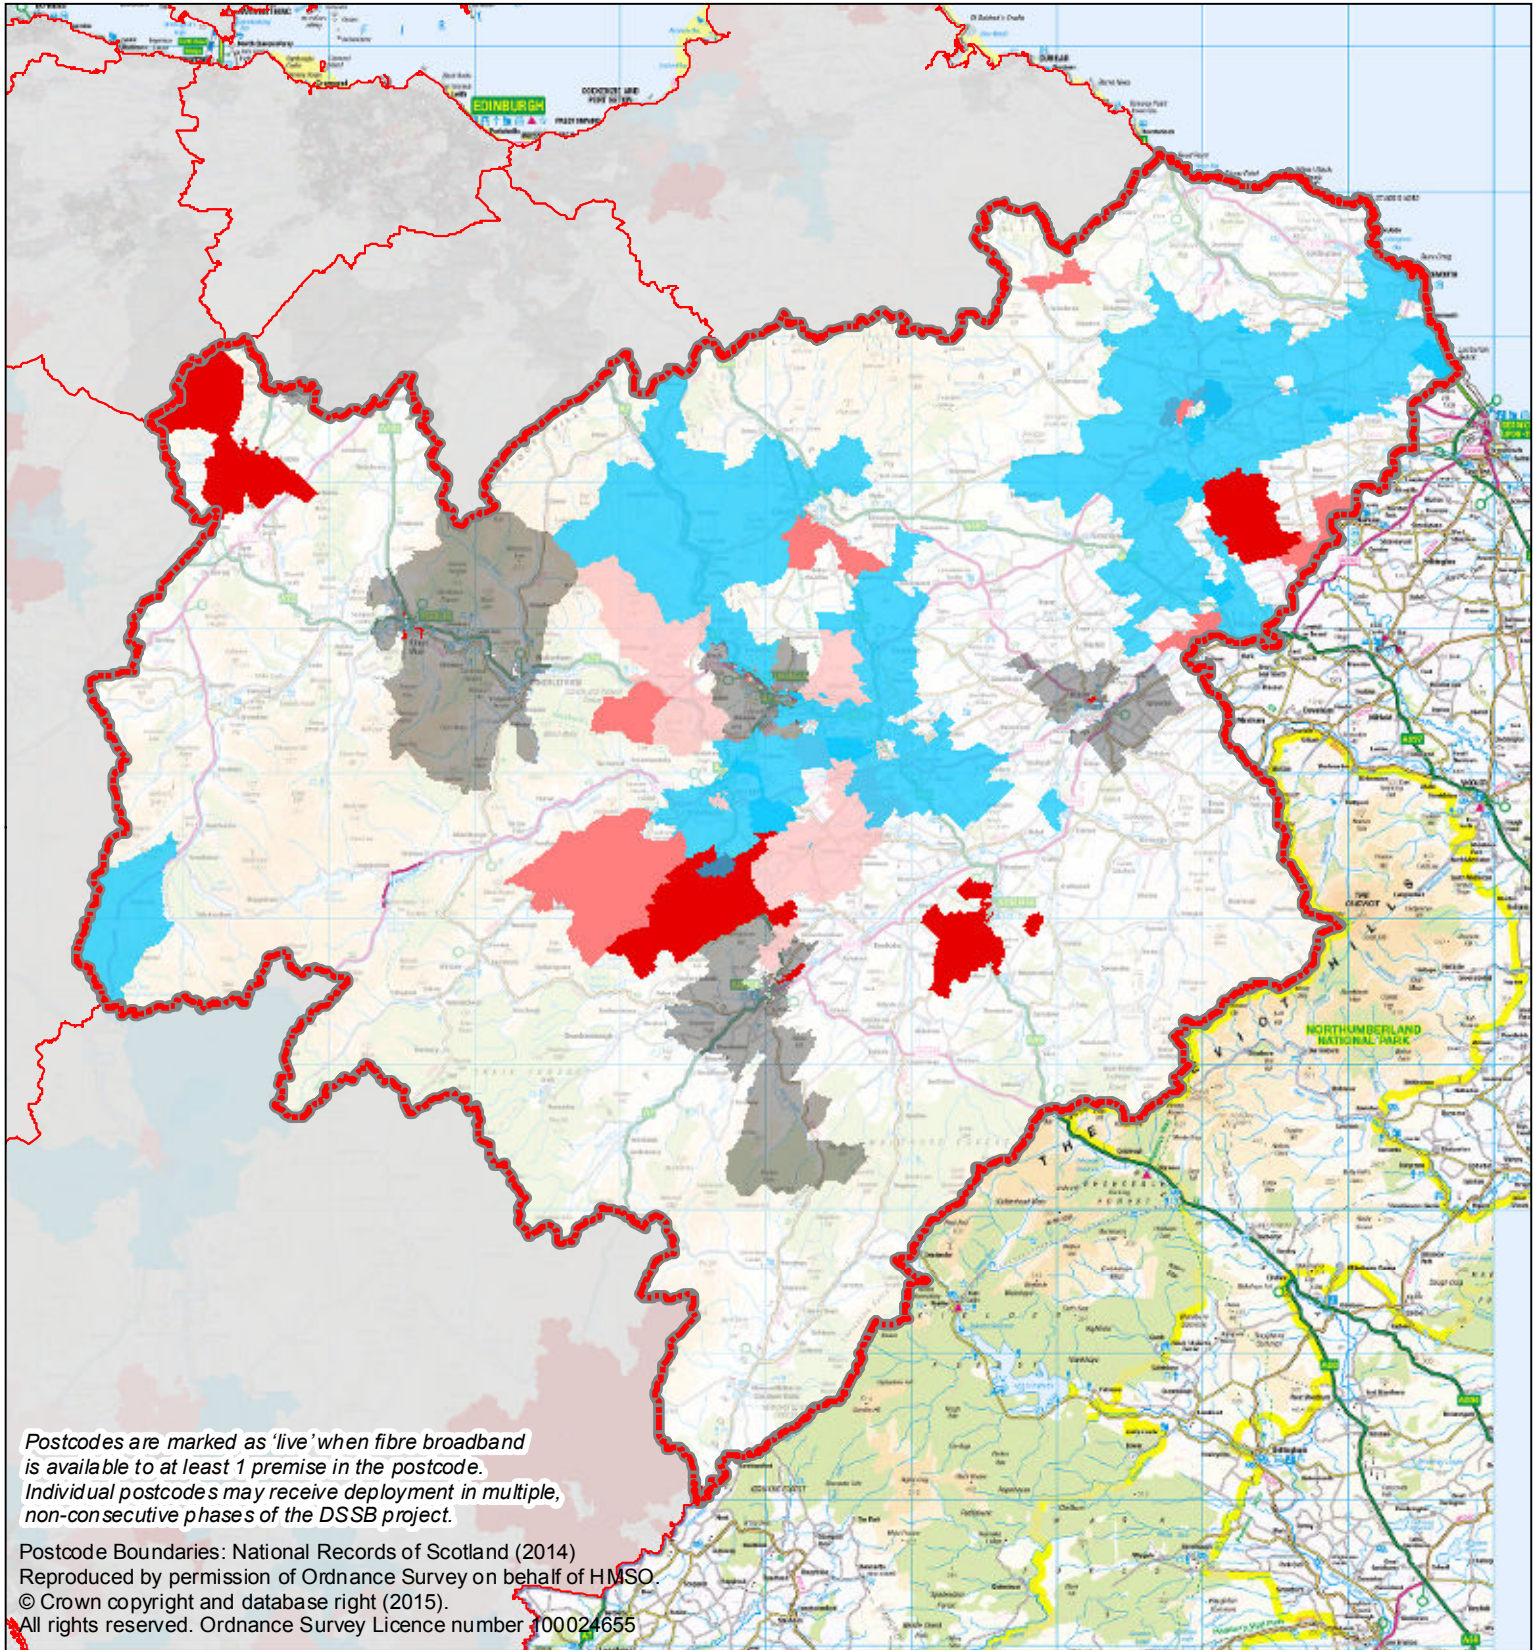

# DSSB RoS Deployment - Scottish Borders

## Legend

### State Aid NGA Classification

- More than 1 Supplier
- Single Supplier
- No Commercial Coverage

RoS Boundaries

HIE Project Boundary

### Live Postcodes

- Deployed Postcodes in Year 2014-15
- Deployed Postcodes in Quarter 1 2015-16
- Deployed Postcodes in Quarter 2 2015-16
- Deployed Postcodes in Quarter 3 2015-16